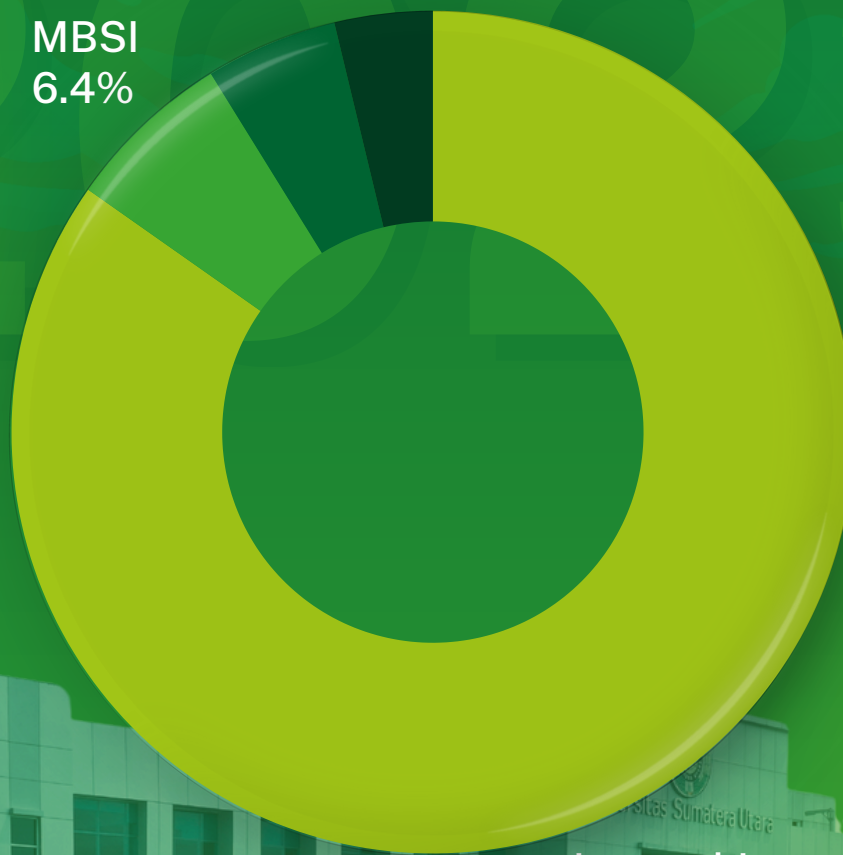

Number of Student with Work Placement more than 1 Months

Universitas Sumatera Utara

Magang Mitra USU

5.1%

MBSI

6.4%

- Internship : 10.591
- MBSI : 802
- Magang Mitra USU : 633
- MBKM Program : 470

Internship
84.8%